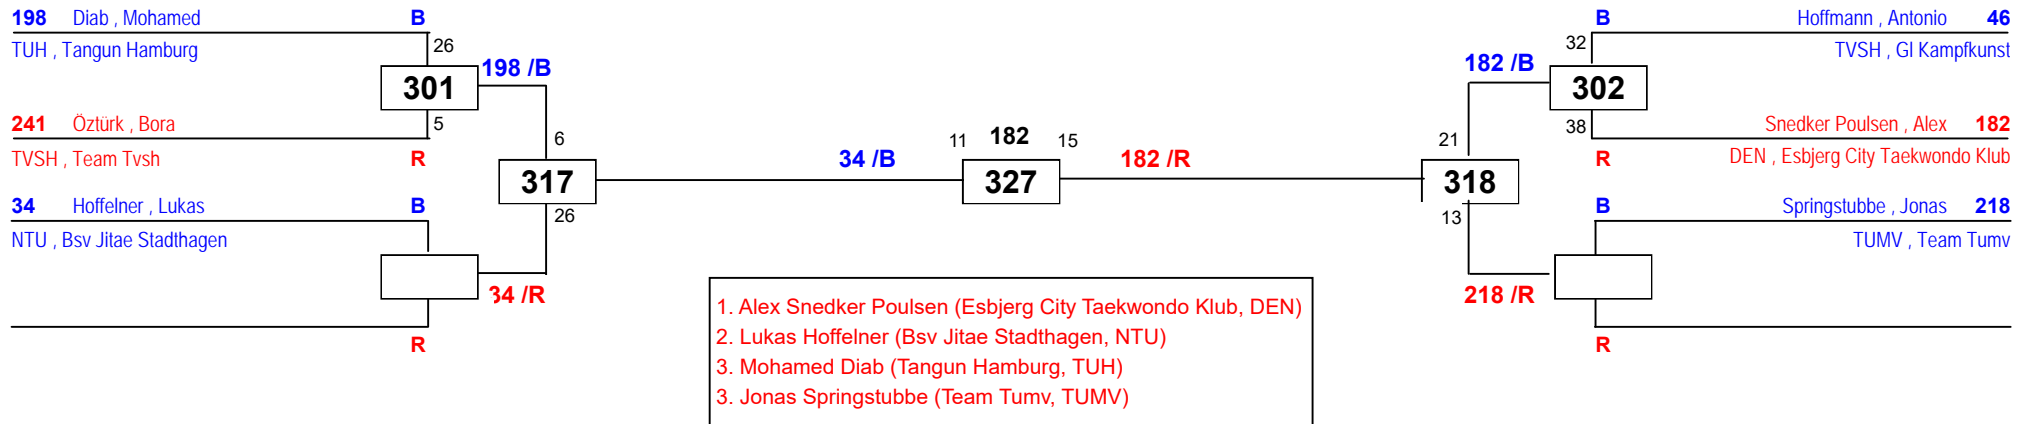

int. Schleswig-Holstein Cup

am 04.11.2017

J Am+78

Draw Sheet