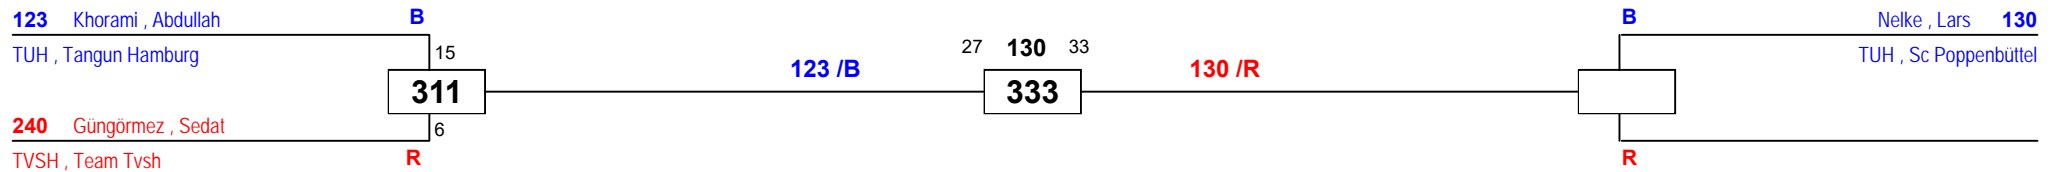

int. Schleswig-Holstein Cup

am 04.11.2017

H-80

Draw Sheet

1. Lars Nelke (Sc Poppenbüttel, TUH)
2. Abdullah Khorami (Tangun Hamburg, TUH)
3. Sedat Güngörmez (Team Tvsh, TVSH)