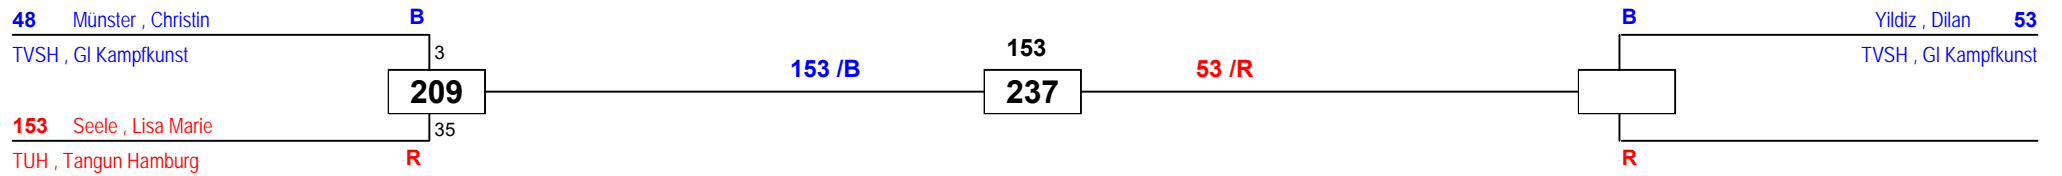

int. Schleswig-Holstein Cup

am 04.11.2017

D-67

Draw Sheet

1. Lisa Marie Seele (Tangun Hamburg, TUH)
2. Dilan Yildiz (GI Kampfkunst, TVSH)
3. Christin Münster (GI Kampfkunst, TVSH)